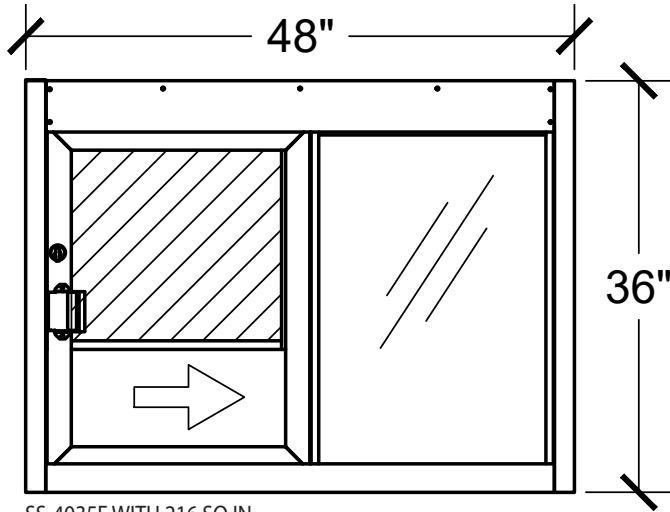

SC-3030

**CALIFORNIA WINDOWS**

SC-4030 WITH 216 SQ IN  
 UNIT SIZE: 48"W X 36"H  
 SERVICE OPENING SIZE: 20-1/4"W x 10-7/8"H

SC-4030 WITH 432 SQ IN  
 UNIT SIZE: 48"W X 36"H  
 SERVICE OPENING SIZE: 20"W x 21"H

SS-4035E WITH 216 SQ IN  
 UNIT SIZE: 48"W X 41"H  
 SERVICE OPENING SIZE: 20-1/4"W X 10-7/8"H

SS-4035E WITH 432 SQ IN  
 UNIT SIZE: 48"W X 41"H  
 SERVICE OPENING SIZE: 20-1/4"W X 21"H

SC-3030 WITH 432 SQ IN OPENING  
 UNIT SIZE: 36"W X 36"H  
 SERVICE OPENING SIZE: 14-1/2"W X 29"H