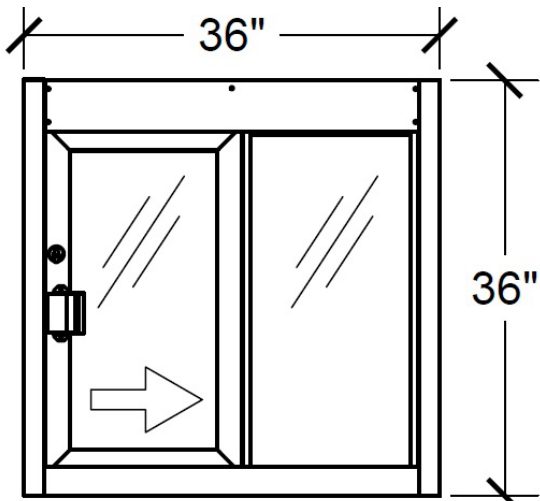

SC-3030

**CALIFORNIA WINDOWS**

SC-4030 WITH 216 SQ IN  
 UNIT SIZE: 48"W X 36"H  
 SERVICE OPENING SIZE: 20-1/4"W x 10-7/8"H

SC-4030 WITH 432 SQ IN  
 UNIT SIZE: 48"W X 36"H  
 SERVICE OPENING SIZE: 20"W x 21"H

SS-4035E WITH 216 SQ IN  
 UNIT SIZE: 48"W X 41"H  
 SERVICE OPENING SIZE: 20-1/4"W X 10-7/8"H

SS-4035E WITH 432 SQ IN  
 UNIT SIZE: 48"W X 41"H  
 SERVICE OPENING SIZE: 20-1/4"W X 21"H

SC-3030 WITH 432 SQ IN OPENING  
 UNIT SIZE: 36"W X 36"H  
 SERVICE OPENING SIZE: 14-1/2"W X 29"H