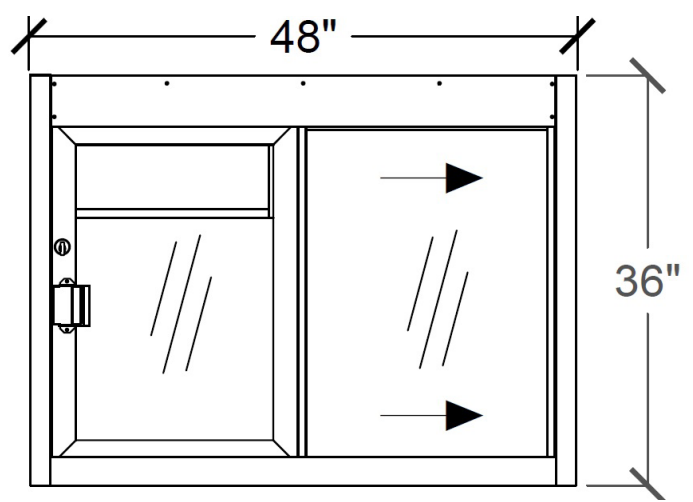

SC-3030

**CALIFORNIA WINDOWS**

SC-4030 WITH 216 SQ IN  
 UNIT SIZE: 48"W X 36"H  
 SERVICE OPENING SIZE: 20-1/4"W x 10-7/8"H

SC-4030 WITH 432 SQ IN  
 UNIT SIZE: 48"W X 36"H  
 SERVICE OPENING SIZE: 20"W x 21"H

SS-4035E WITH 216 SQ IN  
 UNIT SIZE: 48"W X 41"H  
 SERVICE OPENING SIZE: 20-1/4"W X 10-7/8"H

SS-4035E WITH 432 SQ IN  
 UNIT SIZE: 48"W X 41"H  
 SERVICE OPENING SIZE: 20-1/4"W X 21"H

SC-3030 WITH 432 SQ IN OPENING  
 UNIT SIZE: 36"W X 36"H  
 SERVICE OPENING SIZE: 14-1/2"W X 29"H