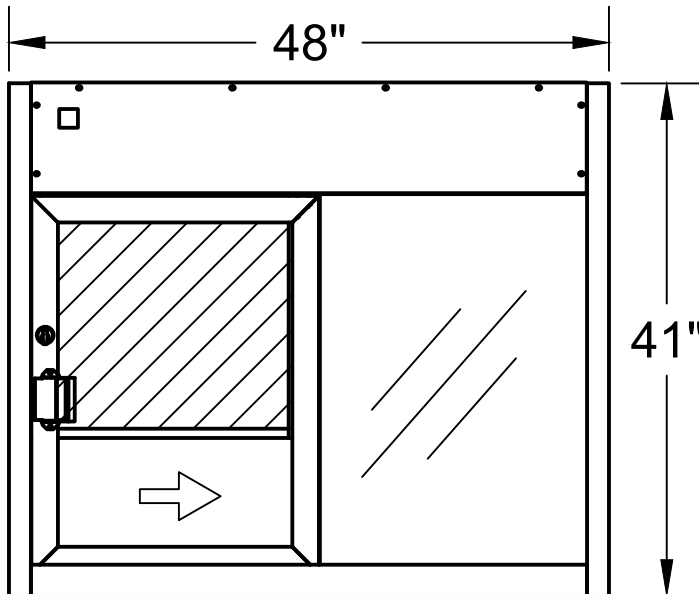

SC-3030

**CALIFORNIA WINDOWS**

SC-4030 WITH 216 SQ IN  
 UNIT SIZE: 48"W X 36"H  
 SERVICE OPENING SIZE: 20-1/4"W x 10-7/8"H

SC-4030 WITH 432 SQ IN  
 UNIT SIZE: 48"W X 36"H  
 SERVICE OPENING SIZE: 20"W x 21"H

SS-4035E WITH 216 SQ IN  
 UNIT SIZE: 48"W X 41"H  
 SERVICE OPENING SIZE: 20-1/4"W X 10-7/8"H

SS-4035E WITH 432 SQ IN  
 UNIT SIZE: 48"W X 41"H  
 SERVICE OPENING SIZE: 20-1/4"W X 21"H

SC-3030 WITH 432 SQ IN OPENING  
 UNIT SIZE: 36"W X 36"H  
 SERVICE OPENING SIZE: 14-1/2"W X 29"H