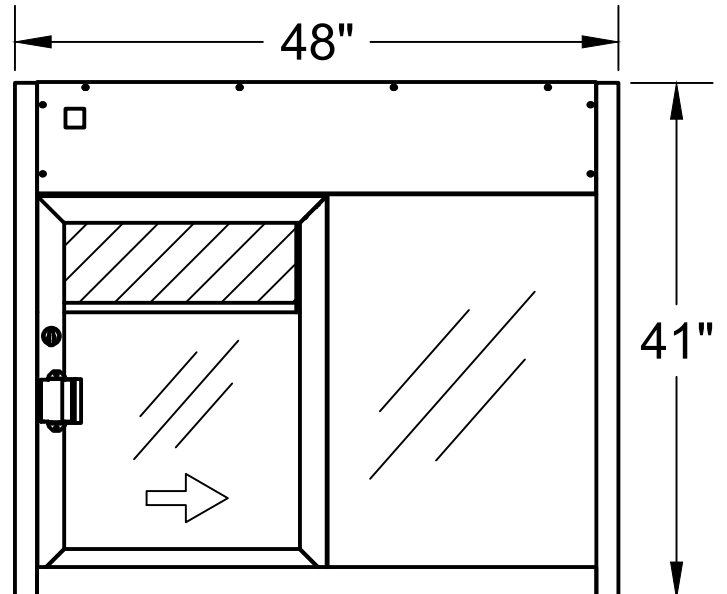

SC-3030

**CALIFORNIA WINDOWS**

SC-4030 WITH 216 SQ IN  
 UNIT SIZE: 48"W X 36"H  
 SERVICE OPENING SIZE: 20-1/4"W x 10-7/8"H

SC-4030 WITH 432 SQ IN  
 UNIT SIZE: 48"W X 36"H  
 SERVICE OPENING SIZE: 20"W x 21"H

SS-4035E WITH 216 SQ IN  
 UNIT SIZE: 48"W X 41"H  
 SERVICE OPENING SIZE: 20-1/4"W X 10-7/8"H

SS-4035E WITH 432 SQ IN  
 UNIT SIZE: 48"W X 41"H  
 SERVICE OPENING SIZE: 20-1/4"W X 21"H

SC-3030 WITH 432 SQ IN OPENING  
 UNIT SIZE: 36"W X 36"H  
 SERVICE OPENING SIZE: 14-1/2"W X 29"H