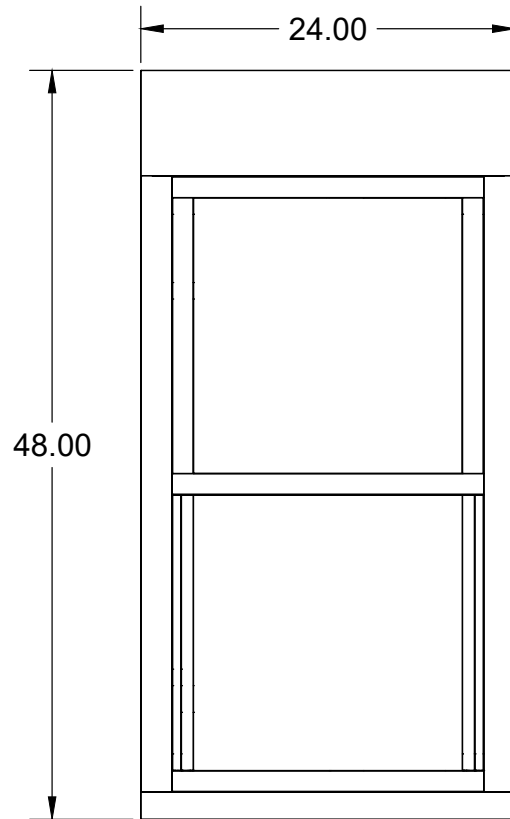

STANDARD FEATURES

- Standard size: 24"W x 48"H
- Available in clear or dark bronze anodized finish
- 1/4" clear tempered safety glass
- Operates via a belt/rope and reliable counterweight system
- Ships fully-assembled and ready to install
- Backed by limited one year warranty
- SUI 100 is ETL Listed

OPTIONAL FEATURES

- Custom colors and painted finishes available
- Custom sizes available;
 - Minimum width 24"W and minimum height 30"H
 - Maximum width 40"W and maximum height 50"H
- Various glazing options (Insulated, Low-E, Tinted)
- Push button (instead of proximity sensor) actuator
- Available with a stainless steel shelf base extending from the interior to exterior of the window, providing a continuous pass-thru counter

MODEL SUI SERIES

ROUGH OPENING: 24"-3/8 (w) x 48-3/8" (h)

SERVICE OPENING: 20" (w) x 17-3/4" (h)

SUI100 INTERIOR VIEW

SUI100 EXTERIOR VIEW

SUI100 SIDE VIEW

ALL QUIKSERV PRODUCTS ARE SHIPPED FULLY-ASSEMBLED and READY TO INSTALL. EACH ELECTRICAL UNIT IS SHIPPED WITH A FOUR FOOT (4') BX DROP.