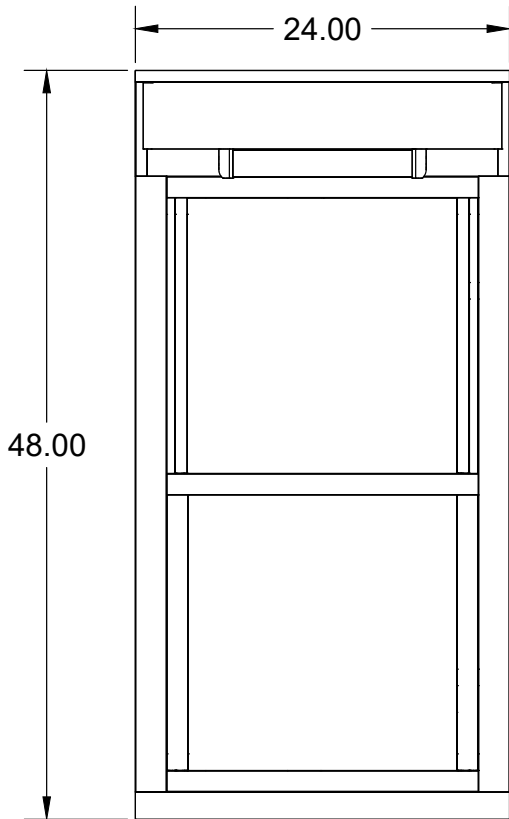

STANDARD FEATURES

- Standard size: 24"W x 48"H
- Available in clear or dark bronze anodized finish
- 1/4" clear tempered safety glass
- Operates via a belt/rope and reliable counterweight system
- Ships fully-assembled and ready to install
- Backed by limited one year warranty
- SUI 100 is ETL Listed

OPTIONAL FEATURES

- Custom colors and painted finishes available
- Custom sizes available;
 - Minimum width 24"W and minimum height 30"H
 - Maximum width 40"W and maximum height 50"H
- Various glazing options (Insulated, Low-E, Tinted)
- Push button (instead of proximity sensor) actuator
- Available with a stainless steel shelf base extending from the interior to exterior of the window, providing a continuous pass-thru counter

SUI200 MANUAL

This manually operated vertical lift window includes a 5" aluminum handle on the interior of the window and will remain open at the height of your choice to allow you to easily serve customers and process transactions. The manual window also includes the Logic Lock switch to lock the window.

MODEL SUI SERIES

ROUGH OPENING: 24"-3/8 (w) x 48-3/8" (h)

SERVICE OPENING: 20" (w) x 17-3/4" (h)

SUI100 INTERIOR VIEW

SUI100 EXTERIOR VIEW

SUI100 SIDE VIEW

ALL QUIKSERV PRODUCTS ARE SHIPPED FULLY-ASSEMBLED and READY TO INSTALL. EACH ELECTRICAL UNIT IS SHIPPED WITH A FOUR FOOT (4') BX DROP.