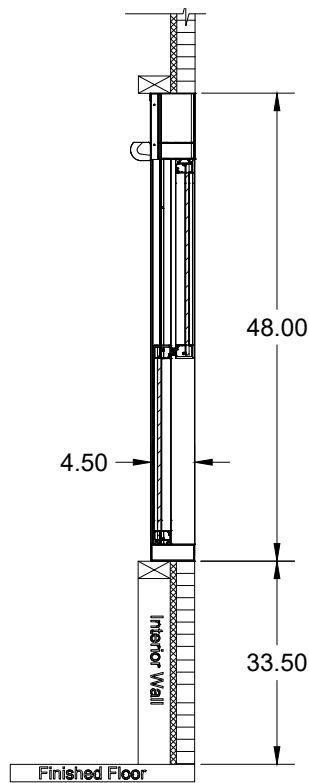

STANDARD FEATURES

- Standard size: 24"W x 48"H
- Available in clear or dark bronze anodized finish
- 1/4" clear tempered safety glass
- Operates via a belt/rope and reliable counterweight system
- Ships fully-assembled and ready to install
- Backed by limited one year warranty
- SUI 100 is ETL Listed

OPTIONAL FEATURES

- Custom colors and painted finishes available
- Custom sizes available;
 - Minimum width 24"W and minimum height 30"H
 - Maximum width 40"W and maximum height 50"H
- Various glazing options (Insulated, Low-E, Tinted)
- Push button (instead of proximity sensor) actuator
- Available with a stainless steel shelf base extending from the interior to exterior of the window, providing a continuous pass-thru counter

SUI200 MANUAL

This manually operated vertical lift window includes a 5" aluminum handle on the interior of the window and will remain open at the height of your choice to allow you to easily serve customers and process transactions. The manual window also includes the Logic Lock switch to lock the window.

MODEL SUI SERIES

ROUGH OPENING: 24"-3/8 (w) x 48-3/8" (h)

SERVICE OPENING: 20" (w) x 17-3/4" (h)

SUI100 INTERIOR VIEW

SUI100 EXTERIOR VIEW

SUI100 SIDE VIEW

ALL QUIKSERV PRODUCTS ARE SHIPPED FULLY-ASSEMBLED and READY TO INSTALL. EACH ELECTRICAL UNIT IS SHIPPED WITH A FOUR FOOT (4') BX DROP.