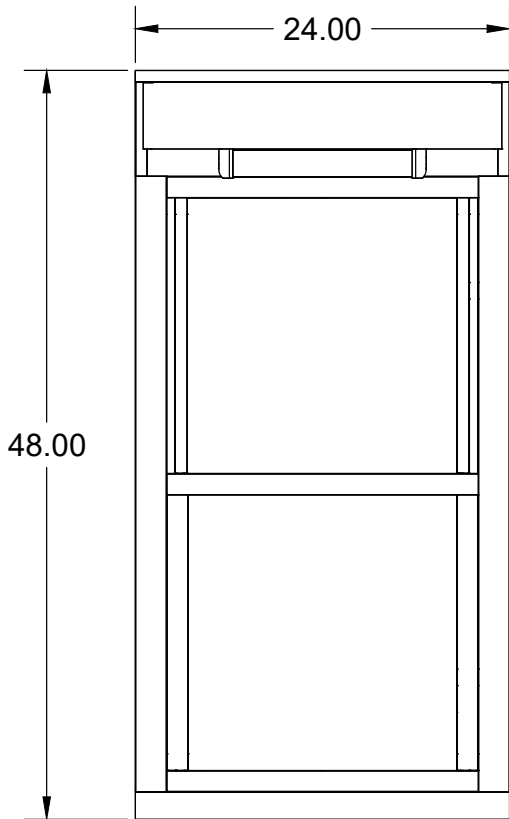

STANDARD FEATURES

- Standard size: 24"W x 48"H
- Available in clear or dark bronze anodized finish
- 1/4" clear tempered safety glass
- Operates via a belt/rope and reliable counterweight system
- Ships fully-assembled and ready to install
- Backed by limited one year warranty
- SUI 100 is ETL Listed

OPTIONAL FEATURES

- Custom colors and painted finishes available
- Custom sizes available;
 - Minimum width 24"W and minimum height 30"H
 - Maximum width 40"W and maximum height 50"H
- Various glazing options (Insulated, Low-E, Tinted)
- Push button (instead of proximity sensor) actuator
- Available with a stainless steel shelf base extending from the interior to exterior of the window, providing a continuous pass-thru counter

SUI200 MANUAL

This manually operated vertical lift window includes a 4" aluminum handle on the interior of the window and will remain open at the height of your choice to allow you to easily serve customers and process transactions. The manual window also includes the Logic Lock switch to lock the window.

MODEL SUI SERIES

ROUGH OPENING: 24"-3/8 (w) x 48-3/8" (h)

SERVICE OPENING: 20" (w) x 17-3/4" (h)

SUI100 INTERIOR VIEW

SUI100 EXTERIOR VIEW

SUI100 SIDE VIEW

ALL QUIKSERV PRODUCTS ARE SHIPPED FULLY-ASSEMBLED and READY TO INSTALL. EACH ELECTRICAL UNIT IS SHIPPED WITH A FOUR FOOT (4') BX DROP.