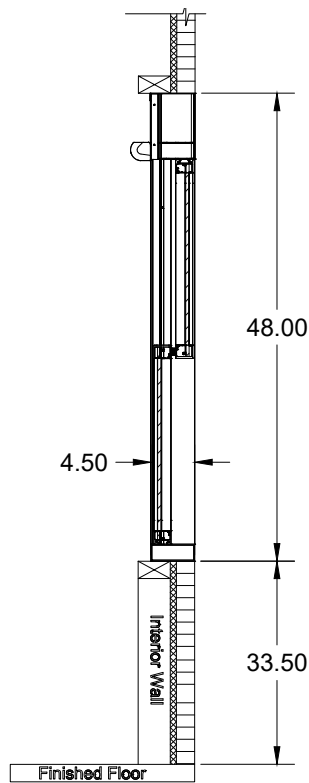

STANDARD FEATURES

- Standard size: 24"W x 48"H
- Available in clear or dark bronze anodized finish
- 1/4" clear tempered safety glass
- Operates via a belt/rope and reliable counterweight system
- Ships fully-assembled and ready to install
- Backed by limited one year warranty
- SUI 100 is ETL Listed

OPTIONAL FEATURES

- Custom colors and painted finishes available
- Custom sizes available;
 - Minimum width 24"W and minimum height 30"H
 - Maximum width 40"W and maximum height 50"H
- Various glazing options (Insulated, Low-E, Tinted)
- Push button (instead of proximity sensor) actuator
- Available with a stainless steel shelf base extending from the interior to exterior of the window, providing a continuous pass-thru counter

SUI200 MANUAL

This manually operated vertical lift window includes a 4" aluminum handle on the interior of the window and will remain open at the height of your choice to allow you to easily serve customers and process transactions. The manual window also includes the Logic Lock switch to lock the window.

MODEL SUI SERIES

ROUGH OPENING: 24"-3/8 (w) x 48-3/8" (h)

SERVICE OPENING: 20" (w) x 17-3/4" (h)

SUI100 INTERIOR VIEW

SUI100 EXTERIOR VIEW

SUI100 SIDE VIEW

ALL QUIKSERV PRODUCTS ARE SHIPPED FULLY-ASSEMBLED and READY TO INSTALL. EACH ELECTRICAL UNIT IS SHIPPED WITH A FOUR FOOT (4') BX DROP.