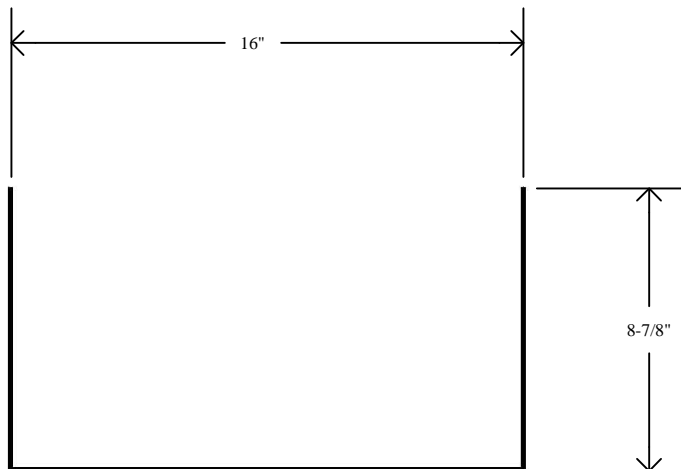

General Notes

Actual Dimension:
6-7/8"(W) x 16"(L) x 8-7/8"(H)

QUIKSERV

11441 BRITTMOORE PARK DR.
HOUSTON, TX., 77041

TITLE: QSS-7S AND QSS-916 SHELF				
Drawing Name: QSS-7S-SHROUD THREE SIDE VIEW				
DATE	DRAWN BY	SCALE	SHEET	SIZE
07/15/2016	ESP	1:6	1 of 5	A