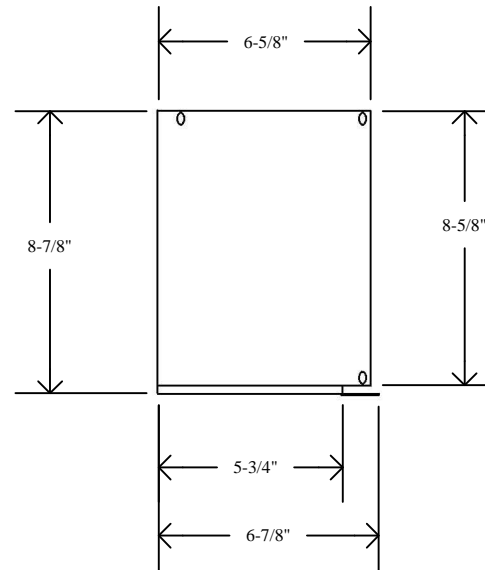

General Notes

Actual Dimension:
6-7/8"(W) x 16"(L) x 8-7/8"(H)

QUIKSERV

11441 BRITTMOORE PARK DR.
HOUSTON, TX., 77041

TITLE: QSS-7S AND QSS-916 SHELF				
Drawing Name: QSS-7S-SHROUD THREE SIDE VIEW				
DATE	DRAWN BY	SCALE	SHEET	SIZE
07/15/2016	ESP	1:6	1 of 5	A