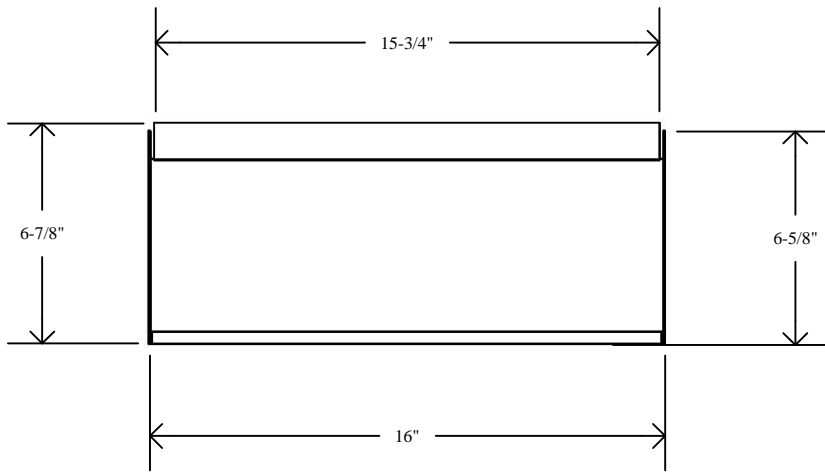

General Notes

Actual Dimension:
6-7/8"(W) x 16"(L) x 8-7/8"(H)

QUIKSERV

11441 BRITTMOORE PARK DR.
HOUSTON, TX., 77041

TITLE: QSS-7S AND QSS-916 SHELF				
Drawing Name: QSS-7S-SHROUD THREE SIDE VIEW				
DATE	DRAWN BY	SCALE	SHEET	SIZE
07/15/2016	ESP	1:6	1 of 5	A