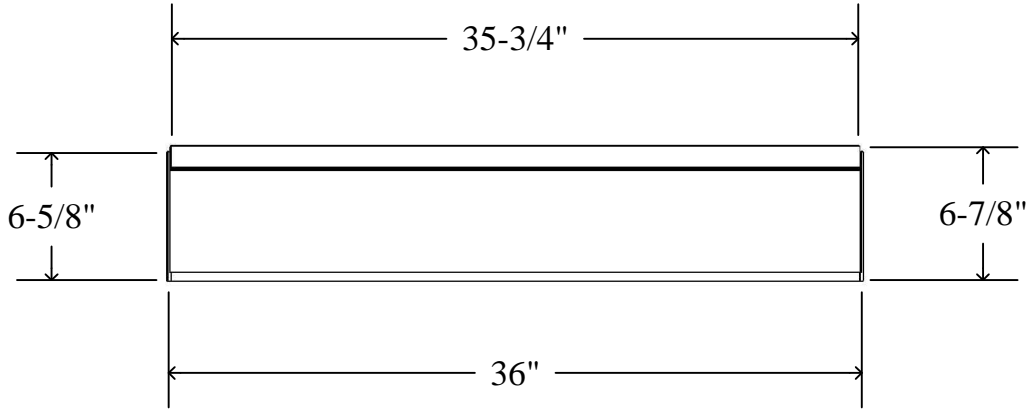

General Notes

Actual Dimension:
 36"(L) x 6-7/8"(W) x 8-7/8"(H)

QUIKSERV
 11441 BRITTMOORE PARK DR.
 HOUSTON, TX., 77041

TITLE: QSS-36S-SHROUD AND QSS-36 SHELF				
Drawing Name: QSS-36S-SHROUD THREE SIDE VIEW				
DATE	DRAWN BY	SCALE	SHEET	SIZE
07/18/2016	ESP	1:10	1 of 5	A