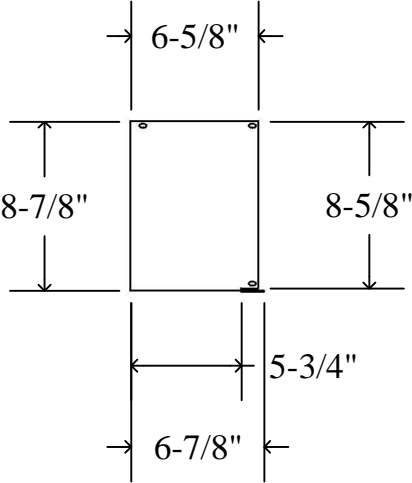

General Notes

Actual Dimension:
 36"(L) x 6-7/8"(W) x 8-7/8"(H)

QUIKSERV
 11441 BRITTMOORE PARK DR.
 HOUSTON, TX., 77041

TITLE: QSS-36S-SHROUD AND QSS-36 SHELF				
Drawing Name: QSS-36S-SHROUD THREE SIDE VIEW				
DATE	DRAWN BY	SCALE	SHEET	SIZE
07/18/2016	ESP	1:10	1 of 5	A