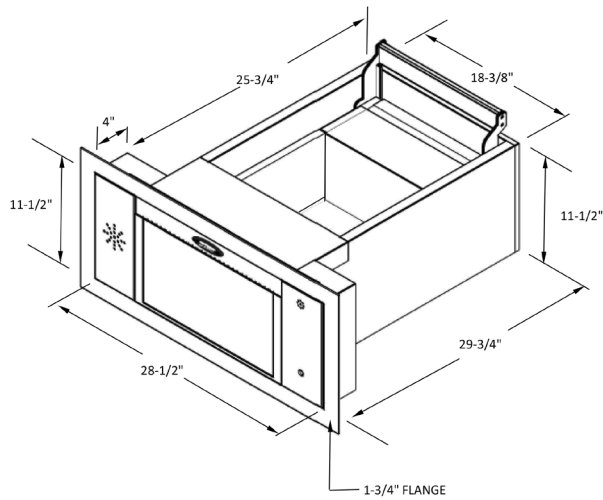

## MODEL QSP-713/QSP-713S / MODEL QSP-713SE

Models QSP-713 and QSP-713S (speaker) and QSP-713SE (electric) offer a hefty transfer area. These units were designed as pharmacy drawers to provide easy performance when transferring large and bulky items. These drawers are large enough to efficiently pass the largest of prescriptions, as well as convenience items like bags of ice, a gallon of milk or a fridge pack of beverages. Smaller items such as credit cards, cash and prescriptions can be easily transported as well.

*Transfer Area: QSP-713/QSP-713S 13" (w) x 7-1/2" (h) x 19-1/4" (d)*  
*QSP-713SE 13" (w) x 6-1/2" (h) x 19" (d)*

MODEL QSP-713

ROUGH OPENING: 18-3/4"(w) X 11-7/8" (h)

MAIN VIEW

SIDE VIEW

MODEL QSP-713S

ROUGH OPENING: 28-7/8" (w) x 11-7/8" (h)

MAIN VIEW

SIDE VIEW

MODEL QSP-713SE

ROUGH OPENING: 28-7/8" (w) x 11-7/8" (h)

MAIN VIEW

SIDE VIEW

ALL QUIKSERV PRODUCTS ARE SHIPPED FULLY-ASSEMBLED and READY TO INSTALL. EACH ELECTRICAL UNIT IS SHIPPED WITH A FOUR FOOT (4') BX DROP.