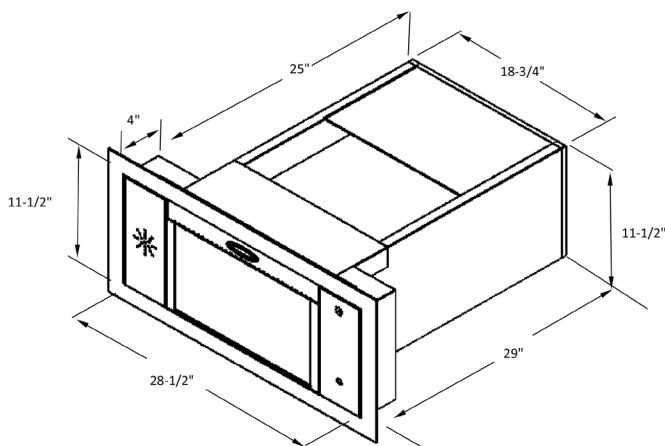

*Transfer Area: QSP-713/QSP-713S 13" (w) x 7-1/2" (h) x 19-1/4" (d)*  
*QSP-713SE 13" (w) x 6-1/2" (h) x 19" (d)*

MODEL QSP-713

ROUGH OPENING: 18-3/4"(w) X 11-7/8" (h)

MAIN VIEW

SIDE VIEW

MODEL QSP-713S

ROUGH OPENING: 28-7/8" (w) x 11-7/8" (h)

MAIN VIEW

SIDE VIEW

MODEL QSP-713SE

ROUGH OPENING: 28-7/8" (w) x 11-7/8" (h)

MAIN VIEW

SIDE VIEW

ALL QUIKSERV PRODUCTS ARE SHIPPED FULLY-ASSEMBLED and READY TO INSTALL. EACH ELECTRICAL UNIT IS SHIPPED WITH A FOUR FOOT (4') BX DROP.