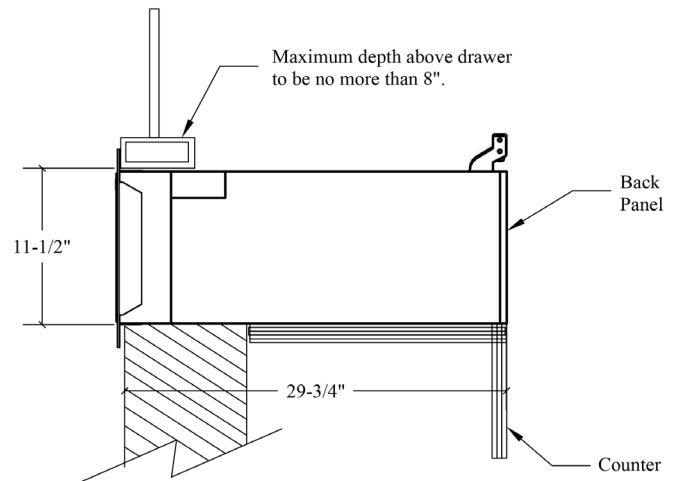

*Transfer Area: QSP-713/QSP-713S 13" (w) x 7-1/2" (h) x 19-1/4" (d)*  
*QSP-713SE 13" (w) x 6-1/2" (h) x 19" (d)*

MODEL QSP-713

ROUGH OPENING: 18-3/4"(w) X 11-7/8" (h)

MAIN VIEW

SIDE VIEW

MODEL QSP-713S

ROUGH OPENING: 28-7/8" (w) x 11-7/8" (h)

MAIN VIEW

SIDE VIEW

MODEL QSP-713SE

ROUGH OPENING: 28-7/8" (w) x 11-7/8" (h)

MAIN VIEW

SIDE VIEW

ALL QUIKSERV PRODUCTS ARE SHIPPED FULLY-ASSEMBLED and READY TO INSTALL. EACH ELECTRICAL UNIT IS SHIPPED WITH A FOUR FOOT (4') BX DROP.