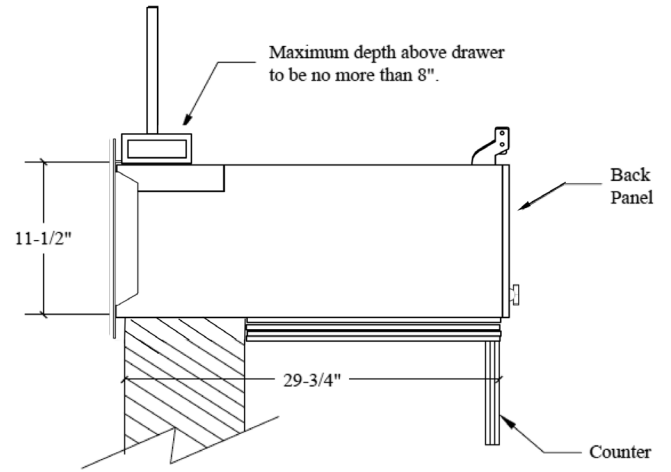

*Transfer Area: QSP-713/QSP-713S 13" (w) x 7-1/2" (h) x 19-1/4" (d)*  
*QSP-713SE 13" (w) x 6-1/2" (h) x 19" (d)*

MODEL QSP-713

ROUGH OPENING: 18-3/4"(w) X 11-7/8" (h)

MAIN VIEW

SIDE VIEW

MODEL QSP-713S

ROUGH OPENING: 28-7/8" (w) x 11-7/8" (h)

MAIN VIEW

SIDE VIEW

MODEL QSP-713SE

ROUGH OPENING: 28-7/8" (w) x 11-7/8" (h)

MAIN VIEW

SIDE VIEW

ALL QUIKSERV PRODUCTS ARE SHIPPED FULLY-ASSEMBLED and READY TO INSTALL. EACH ELECTRICAL UNIT IS SHIPPED WITH A FOUR FOOT (4') BX DROP.