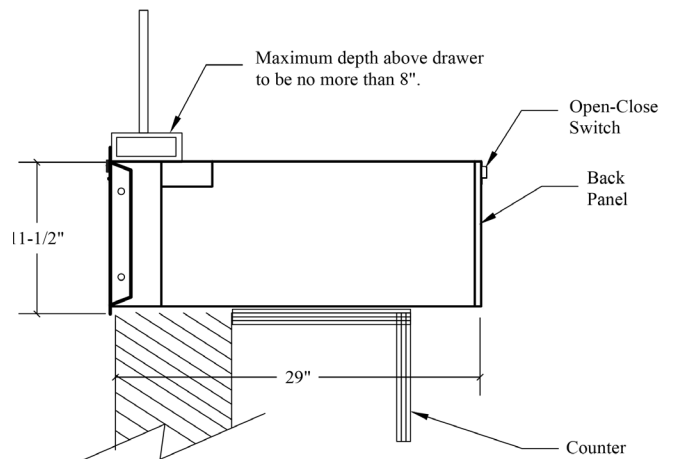

*Transfer Area: QSP-713/QSP-713S 13" (w) x 7-1/2" (h) x 19-1/4" (d)*  
*QSP-713SE 13" (w) x 6-1/2" (h) x 19" (d)*

MODEL QSP-713

ROUGH OPENING: 18-3/4"(w) X 11-7/8" (h)

MAIN VIEW

SIDE VIEW

MODEL QSP-713S

ROUGH OPENING: 28-7/8" (w) x 11-7/8" (h)

MAIN VIEW

SIDE VIEW

MODEL QSP-713SE

ROUGH OPENING: 28-7/8" (w) x 11-7/8" (h)

MAIN VIEW

SIDE VIEW

ALL QUIKSERV PRODUCTS ARE SHIPPED FULLY-ASSEMBLED and READY TO INSTALL. EACH ELECTRICAL UNIT IS SHIPPED WITH A FOUR FOOT (4') BX DROP.