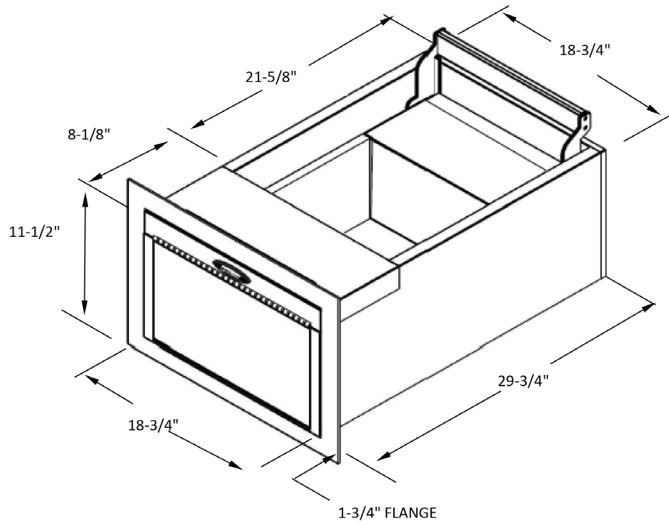

## MODEL QSP-713/QSP-713S / MODEL QSP-713SE

Models QSP-713 and QSP-713S (speaker) and QSP-713SE (electric) offer a hefty transfer area. These units were designed as pharmacy drawers to provide easy performance when transferring large and bulky items. These drawers are large enough to efficiently pass the largest of prescriptions, as well as convenience items like bags of ice, a gallon of milk or a fridge pack of beverages. Smaller items such as credit cards, cash and prescriptions can be easily transported as well.

*Transfer Area: QSP-713/QSP-713S 13" (w) x 7-1/2" (h) x 19-1/4" (d)*  
*QSP-713SE 13" (w) x 6-1/2" (h) x 19" (d)*

MODEL QSP-713

ROUGH OPENING: 18-3/4"(w) X 11-7/8" (h)

MAIN VIEW

SIDE VIEW

MODEL QSP-713S

ROUGH OPENING: 28-7/8" (w) x 11-7/8" (h)

MAIN VIEW

SIDE VIEW

MODEL QSP-713SE

ROUGH OPENING: 28-7/8" (w) x 11-7/8" (h)

MAIN VIEW

SIDE VIEW

ALL QUIKSERV PRODUCTS ARE SHIPPED FULLY-ASSEMBLED and READY TO INSTALL. EACH ELECTRICAL UNIT IS SHIPPED WITH A FOUR FOOT (4') BX DROP.