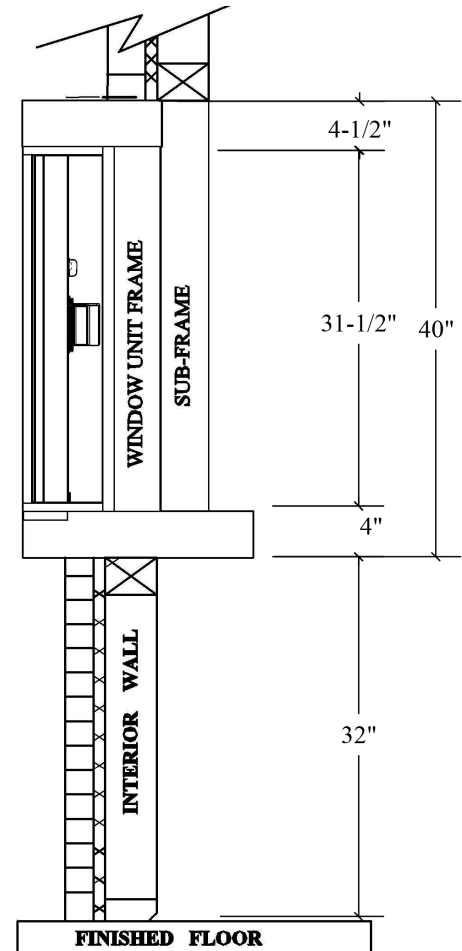

SIDE VIEW

ALL QUIKSERV PRODUCTS ARE SHIPPED FULLY-ASSEMBLED and READY TO INSTALL. EACH ELECTRICAL UNIT IS SHIPPED WITH A FOUR FOOT (4') BX DROP.