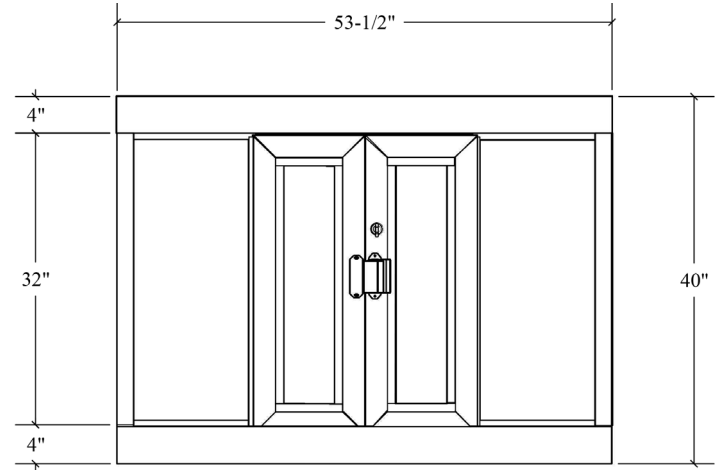

MODEL BPSC-4840

ROUGH OPENING: 48-3/8" (W) X 40-3/8" (H)

SERVICE OPENING: 16-1/2"(W) X 30-1/4"(H)

MODEL BPSC-5440

ROUGH OPENING: 54" (W) X 40-1/2" (H)

SERVICE OPENING: 17-3/4"(W) X 31"(H)

MAIN VIEW

ALL QUIKSERV PRODUCTS ARE SHIPPED FULLY-ASSEMBLED and READY TO INSTALL. EACH ELECTRICAL UNIT IS SHIPPED WITH A FOUR FOOT (4') BX DROP.