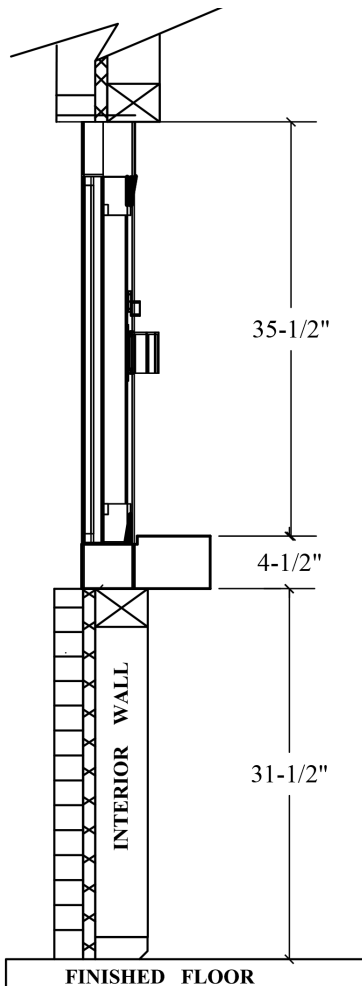

*Service Opening: 16-1/2" (w) x 30-1/4" (h)*

*Counter Space: 48" (w) x 11" (d)*

BPSC-5440

### MODEL BPSC-5440

This projected window has all of the same benefits of the BPSC-4840, plus also gives a great view in each direction of the drive-thru lane.

*Service Opening: 17-3/4" (w) x 31" (h)*

*Counter Space: 53-1/2" (w) x 16" (d)*

**MODEL BPSC-4840**

ROUGH OPENING: 48-3/8" (W) X 40-3/8" (H)

SERVICE OPENING: 16-1/2"(W) X 30-1/4"(H)

**MAIN VIEW**

**SIDE VIEW**

**MODEL BPSC-5440**

ROUGH OPENING: 54" (W) X 40-1/2" (H)

SERVICE OPENING: 17-3/4"(W) X 31"(H)

**MAIN VIEW**

**SIDE VIEW**

ALL QUIKSERV PRODUCTS ARE SHIPPED FULLY-ASSEMBLED and READY TO INSTALL. EACH ELECTRICAL UNIT IS SHIPPED WITH A FOUR FOOT (4') BX DROP.