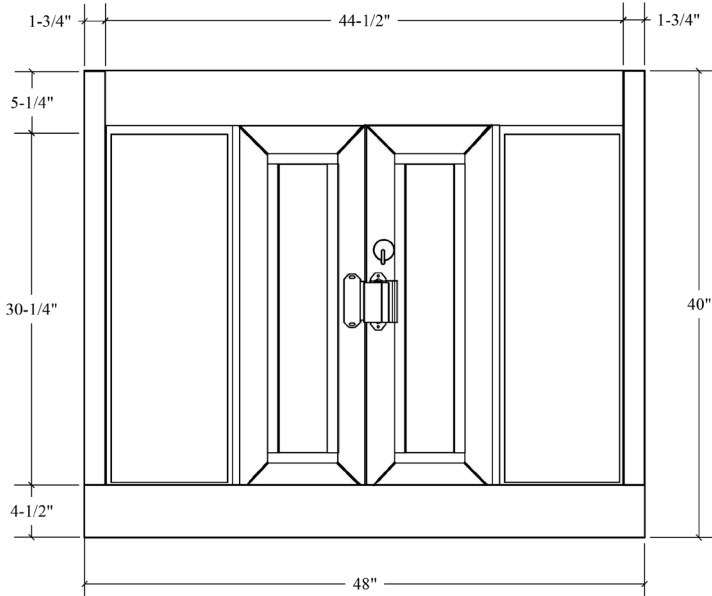

*Service Opening: 16-1/2" (w) x 30-1/4" (h)*

*Counter Space: 48" (w) x 11" (d)*

BPSC-5440

### MODEL BPSC-5440

This projected window has all of the same benefits of the BPSC-4840, plus also gives a great view in each direction of the drive-thru lane.

*Service Opening: 17-3/4" (w) x 31" (h)*

*Counter Space: 53-1/2" (w) x 16" (d)*

**MODEL BPSC-4840**

ROUGH OPENING: 48-3/8" (W) X 40-3/8" (H)

SERVICE OPENING: 16-1/2"(W) X 30-1/4"(H)

**MAIN VIEW**

**SIDE VIEW**

**MODEL BPSC-5440**

ROUGH OPENING: 54" (W) X 40-1/2" (H)

SERVICE OPENING: 17-3/4"(W) X 31"(H)