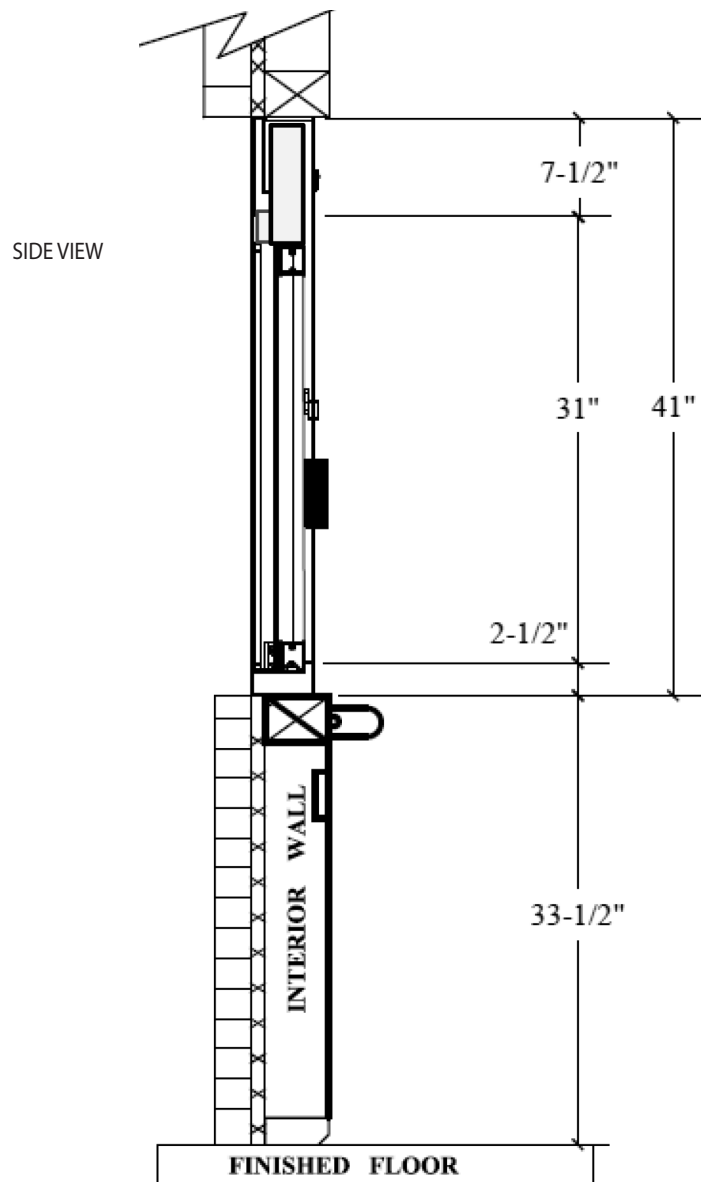

Dimensions: *BP-7241E*

Service Opening: 29-1/2"W x 32"H

Rough Opening: 72-1/2"W x 41-1/2"H

BP-7236E

Service Opening: 29-1/2"W x 26-1/2"H

Rough Opening: 72-1/2"W x 36-1/2"H

BPSC-7241

Manual Open, Self Closing

Service Opening: 29-1/2"W x 36-1/2"H

Rough Opening: 72-1/2"W x 41-1/2"H

MODEL BP-7241E / 7241E IP

ROUGH OPENING: 72-1/2"(w) x 41-1/2"(h)

SERVICE OPENING: 29-1/2"(w) x 32"(h)

IMPACT VERSION

SERVICE OPENING: 27"(w) x 27"(h)

MODEL BP-7236E / 7236E IP

ROUGH OPENING: 72-1/2"(w) x 36-1/2"(h)

SERVICE OPENING: 29-1/2"(w) x 26-1/2"(h)

IMPACT VERSION

SERVICE OPENING: 27"(w) x 22"(h)

MODEL BPSC-7241

ROUGH OPENING: 72-1/2"(w) x 41-1/2"(h)

SERVICE OPENING: 29-1/2"(w) x 36-1/2"(h)

ALL QUIKSERV PRODUCTS ARE SHIPPED FULLY-ASSEMBLED and READY TO INSTALL. EACH ELECTRICAL UNIT IS SHIPPED WITH A FOUR FOOT (4') BX DROP.