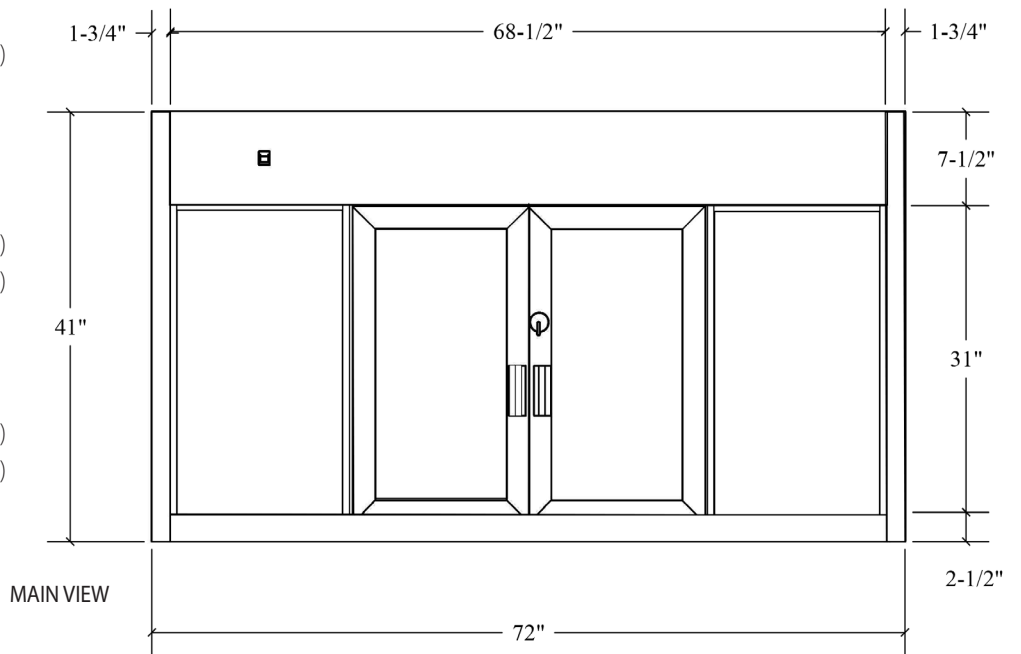

Dimensions: *BP-7241E*

Service Opening: 29-1/2"W x 32"H

Rough Opening: 72-1/2"W x 41-1/2"H

BP-7236E

Service Opening: 29-1/2"W x 26-1/2"H

Rough Opening: 72-1/2"W x 36-1/2"H

BPSC-7241

Manual Open, Self Closing

Service Opening: 29-1/2"W x 36-1/2"H

Rough Opening: 72-1/2"W x 41-1/2"H

MODEL BP-7241E / 7241E IP

ROUGH OPENING: 72-1/2"(w) x 41-1/2"(h)

SERVICE OPENING: 29-1/2"(w) x 32"(h)

IMPACT VERSION

SERVICE OPENING: 27"(w) x 27"(h)

MODEL BP-7236E / 7236E IP

ROUGH OPENING: 72-1/2"(w) x 36-1/2"(h)

SERVICE OPENING: 29-1/2"(w) x 26-1/2"(h)

IMPACT VERSION

SERVICE OPENING: 27"(w) x 22"(h)

MODEL BPSC-7241

ROUGH OPENING: 72-1/2"(w) x 41-1/2"(h)

SERVICE OPENING: 29-1/2"(w) x 36-1/2"(h)

ALL QUIKSERV PRODUCTS ARE SHIPPED FULLY-ASSEMBLED and READY TO INSTALL. EACH ELECTRICAL UNIT IS SHIPPED WITH A FOUR FOOT (4') BX DROP.