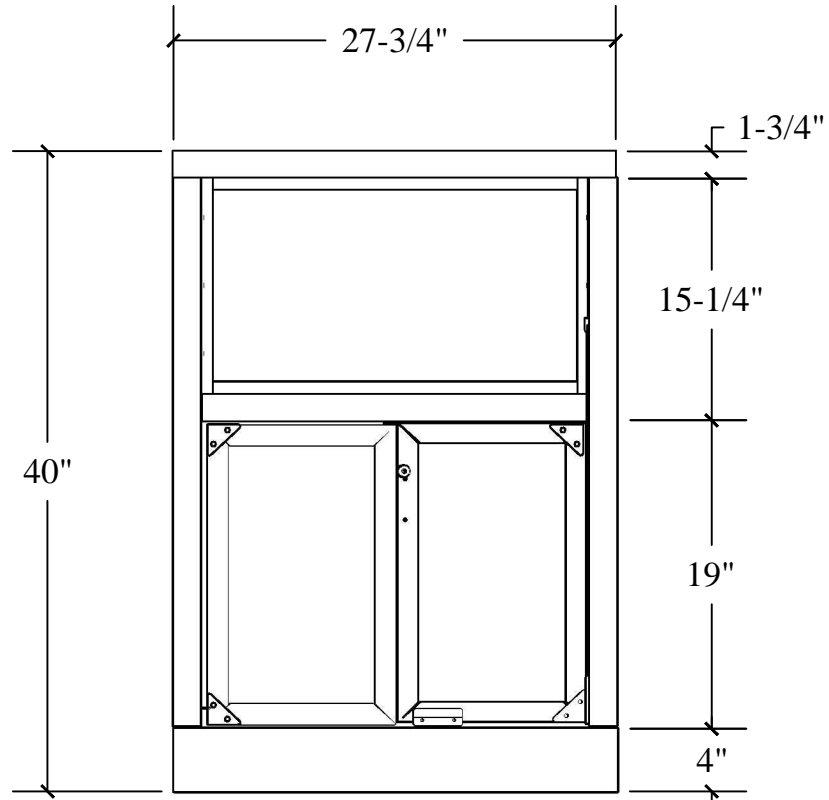

General Notes

Actual Dimension
27-3/4"(W) x 40"(H)

Service Opening
20"(W) x 19"(H)

Rough Opening
28-1/8"(W) x 40-3/8"(H)

QUIKSERV
11441 BRITTMOORE PARK DR.
HOUSTON, TX., 77041

TITLE: MANUAL WINDOW BI-FOLD DOOR				
Drawing Name PW3-16 THREE SIDE VIEW				
DATE 6/06/2016	DRAWN BY RBV	SCALE 1:12	SHEET 1 of 4	SIZE A