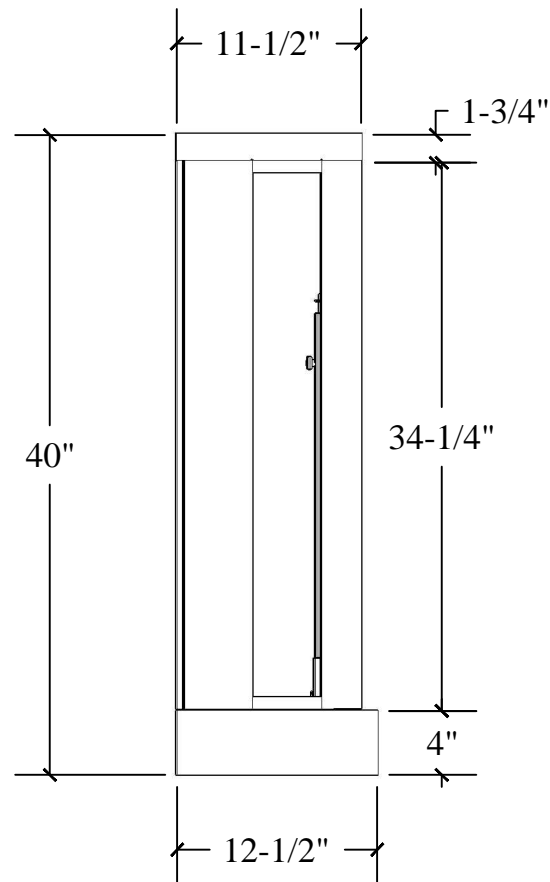

General Notes

Actual Dimension
27-3/4"(W) x 40"(H)

Service Opening
20"(W) x 19"(H)

Rough Opening
28-1/8"(W) x 40-3/8"(H)

QUIKSERV
11441 BRITTMOORE PARK DR.
HOUSTON, TX., 77041

TITLE: MANUAL WINDOW BI-FOLD DOOR				
Drawing Name PW3-16 THREE SIDE VIEW				
DATE 6/06/2016	DRAWN BY RBV	SCALE 1:12	SHEET 1 of 4	SIZE A