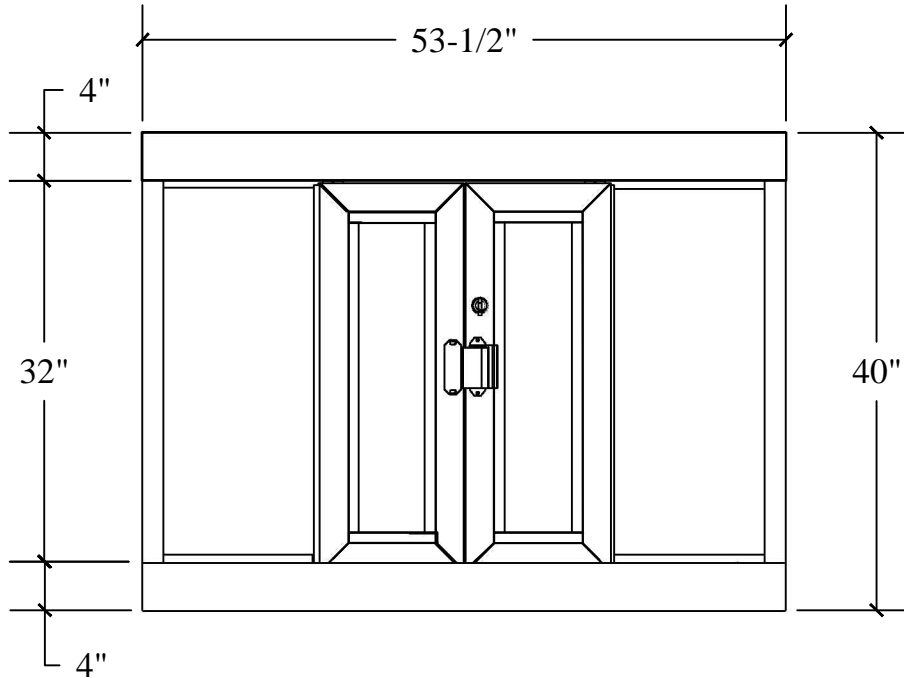

General Notes

Actual Dimension
53-1/2"(W) x 40"(H)

Service Opening
17-3/4"(W) x 31-1/2"(H)

Rough Opening
54"(W) x 40-1/2"(H)

QUIKSERV
11441 BRITTMOORE PARK DR.
HOUSTON, TX., 77041

TITLE:
BI-PARTING SELF CLOSING WINDOW

Drawing Name
BPSC-5440 THREE SIDE VIEW

DATE
4/06/2016

DRAWN BY
RBV

SCALE
1:16

SHEET
1 of 4

SIZE
A

NOTE: THIS DRAWING EMBODIES A CONFIDENTIAL PROPRIETY DESIGN ORIGINATED AND OWNED BY QUIKSERV CORP., AND IS SUBMITTED UNDER A CONFIDENTIAL RELATIONS ALL PATENT, MANUFACTURING, SALE RIGHTS REGARDING THE SAME ARE RESERVED EXCEPT TO THE EXTENT RIGHTS ARE EXPRESSLY GRANTED TO OTHERS. THE RECIPIENT AGREES BY ACCEPTING HIP. THESE DRAWINGS NOT TO SUPPLY OR DISCLOSE ANY INFORMATION REGARDING THEM TO ANY UNAUTHORIZED PERSON.