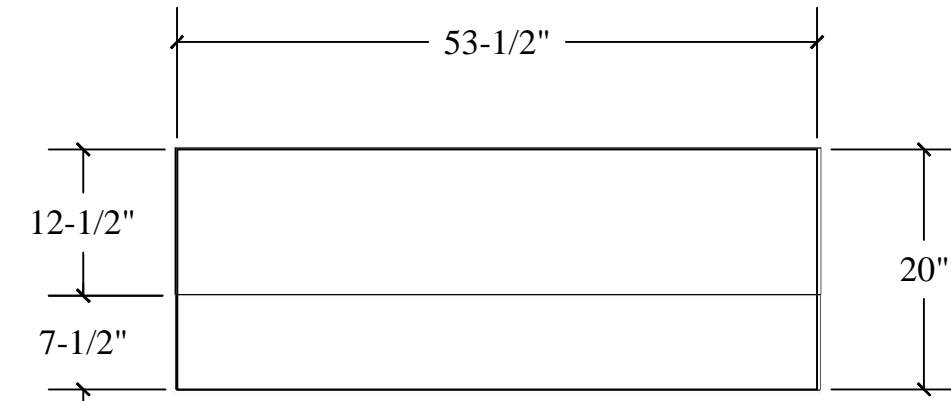

General Notes

Actual Dimension
53-1/2"(W) x 40"(H)

Service Opening
17-3/4"(W) x 31-1/2"(H)

Rough Opening
54"(W) x 40-1/2"(H)

QUIKSERV
11441 BRITTMOORE PARK DR.
HOUSTON, TX., 77041

TITLE:
BI-PARTING SELF CLOSING WINDOW

Drawing Name
BPSC-5440 THREE SIDE VIEW

DATE
4/06/2016

DRAWN BY
RBV

SCALE
1:16

SHEET
1 of 4

SIZE
A

NOTE: THIS DRAWING EMBODIES A CONFIDENTIAL PROPRIETY DESIGN ORIGINATED AND OWNED BY QUIKSERV CORP., AND IS SUBMITTED UNDER A CONFIDENTIAL RELATIONS ALL PATENT, MANUFACTURING, SALE RIGHTS REGARDING THE SAME ARE RESERVED EXCEPT TO THE EXTENT RIGHTS ARE EXPRESSLY GRANTED TO OTHERS. THE RECIPIENT AGREES BY ACCEPTING HIP. THESE DRAWINGS NOT TO SUPPLY OR DISCLOSE ANY INFORMATION REGARDING THEM TO ANY UNAUTHORIZED PERSON.