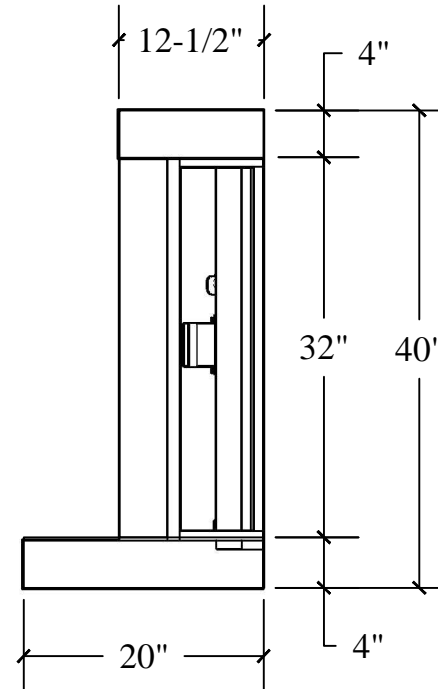

General Notes

Actual Dimension
53-1/2"(W) x 40"(H)

Service Opening
17-3/4"(W) x 31-1/2"(H)

Rough Opening
54"(W) x 40-1/2"(H)

QUIKSERV
11441 BRITTMOORE PARK DR.
HOUSTON, TX., 77041

TITLE:
BI-PARTING SELF CLOSING WINDOW

Drawing Name
BPSC-5440 THREE SIDE VIEW

DATE
4/06/2016

DRAWN BY
RBV

SCALE
1:16

SHEET
1 of 4

SIZE
A

NOTE: THIS DRAWING EMBODIES A CONFIDENTIAL PROPRIETY DESIGN ORIGINATED AND OWNED BY QUIKSERV CORP., AND IS SUBMITTED UNDER A CONFIDENTIAL RELATIONS ALL PATENT, MANUFACTURING, SALE RIGHTS REGARDING THE SAME ARE RESERVED EXCEPT TO THE EXTENT RIGHTS ARE EXPRESSLY GRANTED TO OTHERS. THE RECIPIENT AGREES BY ACCEPTING HIP. THESE DRAWINGS NOT TO SUPPLY OR DISCLOSE ANY INFORMATION REGARDING THEM TO ANY UNAUTHORIZED PERSON.