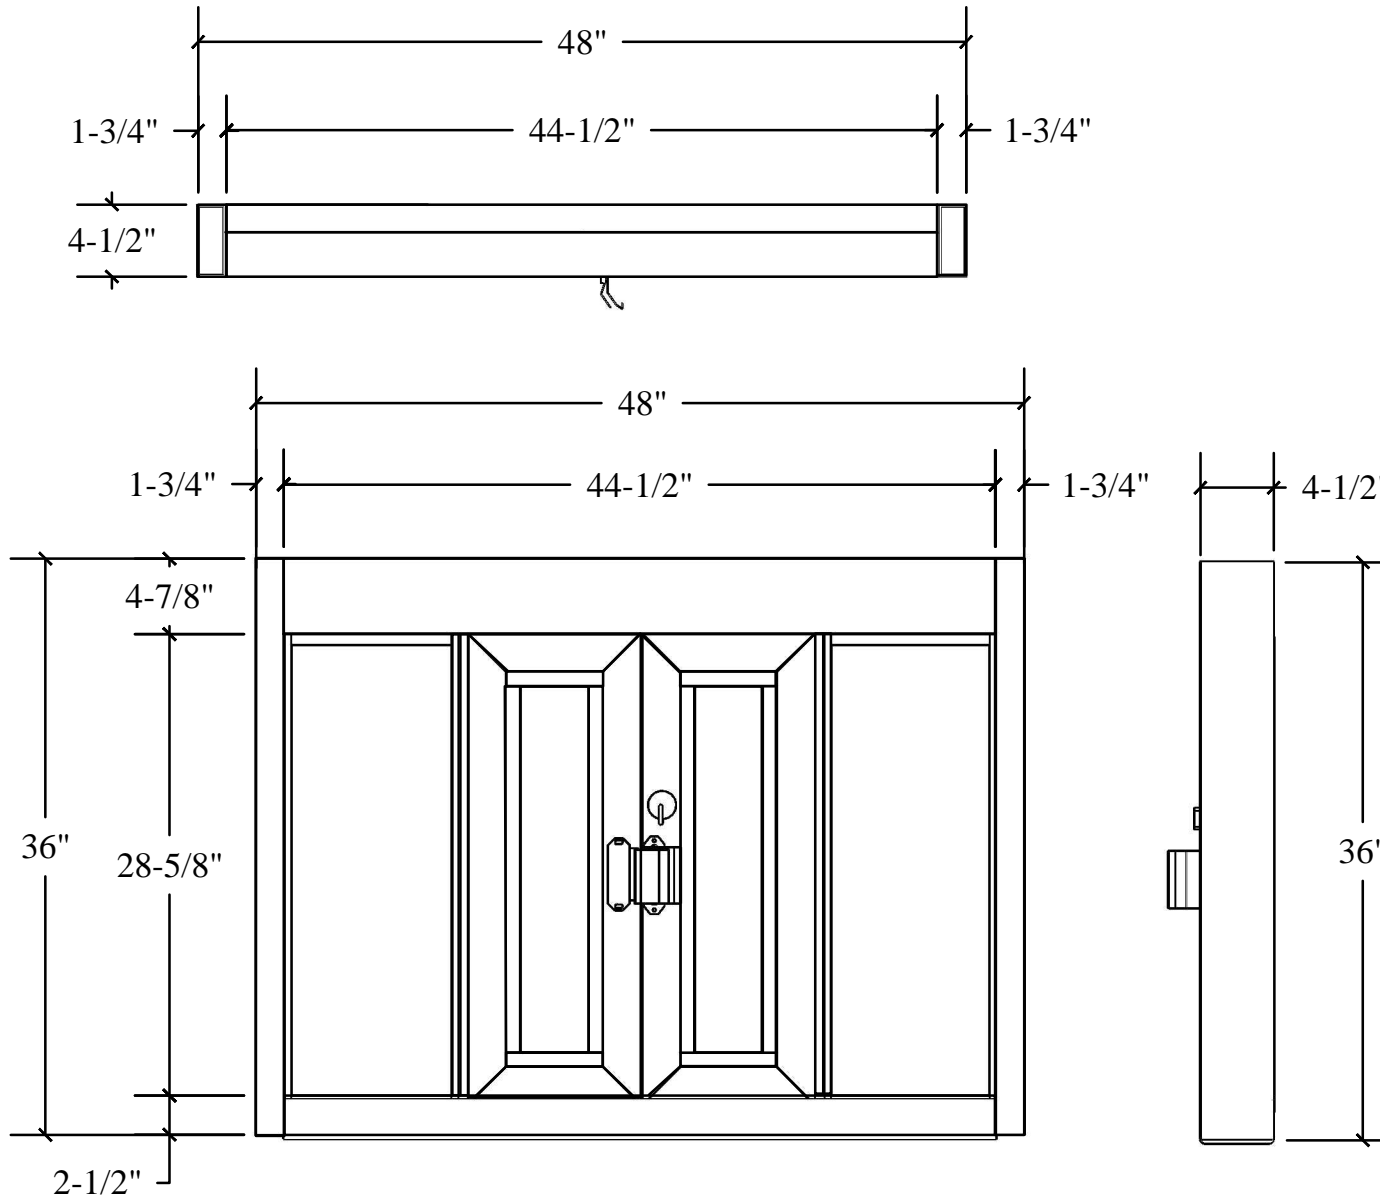

General Notes

Actual Dimension

48"(W) x 36"(H)

Service Opening

16-1/4"(W) x 28-5/8"(H)

Rough Opening

48-3/8"(W) x 36-3/8"(H)

QUIKSERV

11441 BRITTMOORE PARK DR.
HOUSTON, TX., 77041

TITLE: **BI-PARTING SELF CLOSING WINDOW**

Drawing Name: **BPSC-4836 THREE SIDE VIEW**

DATE	DRAWN BY	SCALE	SHEET	SIZE
04/10/2016	RBV	1:12	1 of 4	A

NOTE: THIS DRAWING EMBODIES A CONFIDENTIAL PROPRIETY DESIGN ORIGINATED AND OWNED BY QUIKSERV CORP., AND IS SUBMITTED UNDER A CONFIDENTIAL RELATIONS ALL PATENT, MANUFACTURING, SALE RIGHTS REGARDING THE SAME ARE RESERVED EXCEPT TO THE EXTENT RIGHTS ARE EXPRESSLY GRANTED TO OTHERS. THE RECIPIENT AGREES BY ACCEPTING HIP. THESE DRAWINGS NOT TO SUPPLY OR DISCLOSE ANY INFORMATION REGARDING THEM TO ANY UNAUTHORIZED PERSON.