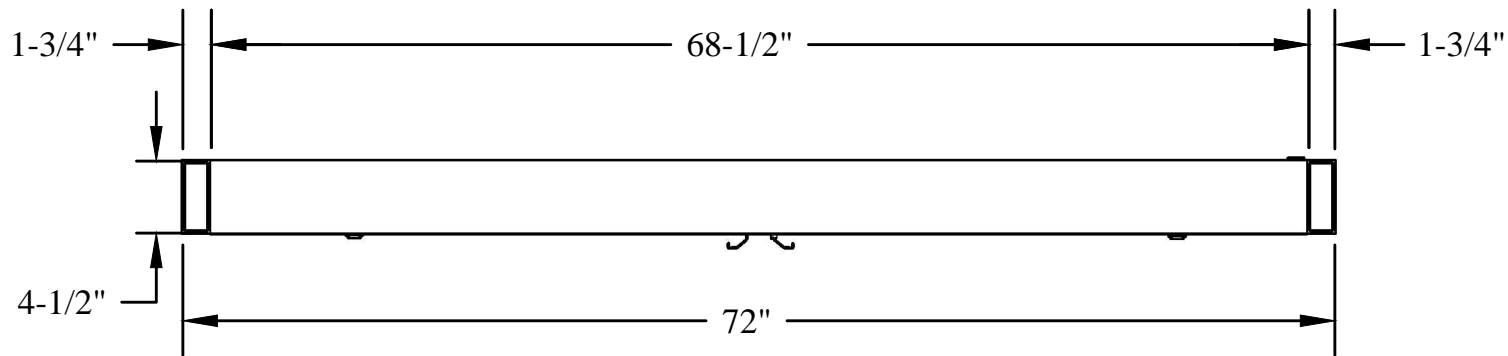

General Notes

Actual Dimension

72"(W) x 52"(H)

Dual Service Opening

29-1/2"(W) x 30"(H)

15"(W) X 30"(H)

Rough Opening

72-3/8"(W) x 52-3/8"(H)

QUIKSERV

11441 BRITTMOORE PARK DR.
HOUSTON, TX., 77041

TITLE:
DUAL OPENING FULLY AUTOMATIC WINDOW

Drawing Name
BP-7252E TOP VIEW

NOTE: THIS DRAWING EMBODIES A CONFIDENTIAL PROPRIETY DESIGN ORIGINATED AND OWNED BY QUIKSERV CORP., AND IS SUBMITTED UNDER A CONFIDENTIAL RELATIONS ALL PATENT, MANUFACTURING, SALE RIGHTS REGARDING THE SAME ARE RESERVED EXCEPT TO THE EXTENT RIGHTS ARE EXPRESSLY GRANTED TO OTHERS. THE RECIPIENT AGREES BY ACCEPTING HIP. THESE DRAWINGS NOT TO SUPPLY OR DISCLOSE ANY INFORMATION REGARDING THEM TO ANY UNAUTHORIZED PERSON.

DATE 3/21/2016	DRAWN BY RBV	SCALE 1:12	SHEET 3 of 4	SIZE A
-------------------	-----------------	---------------	-----------------	-----------