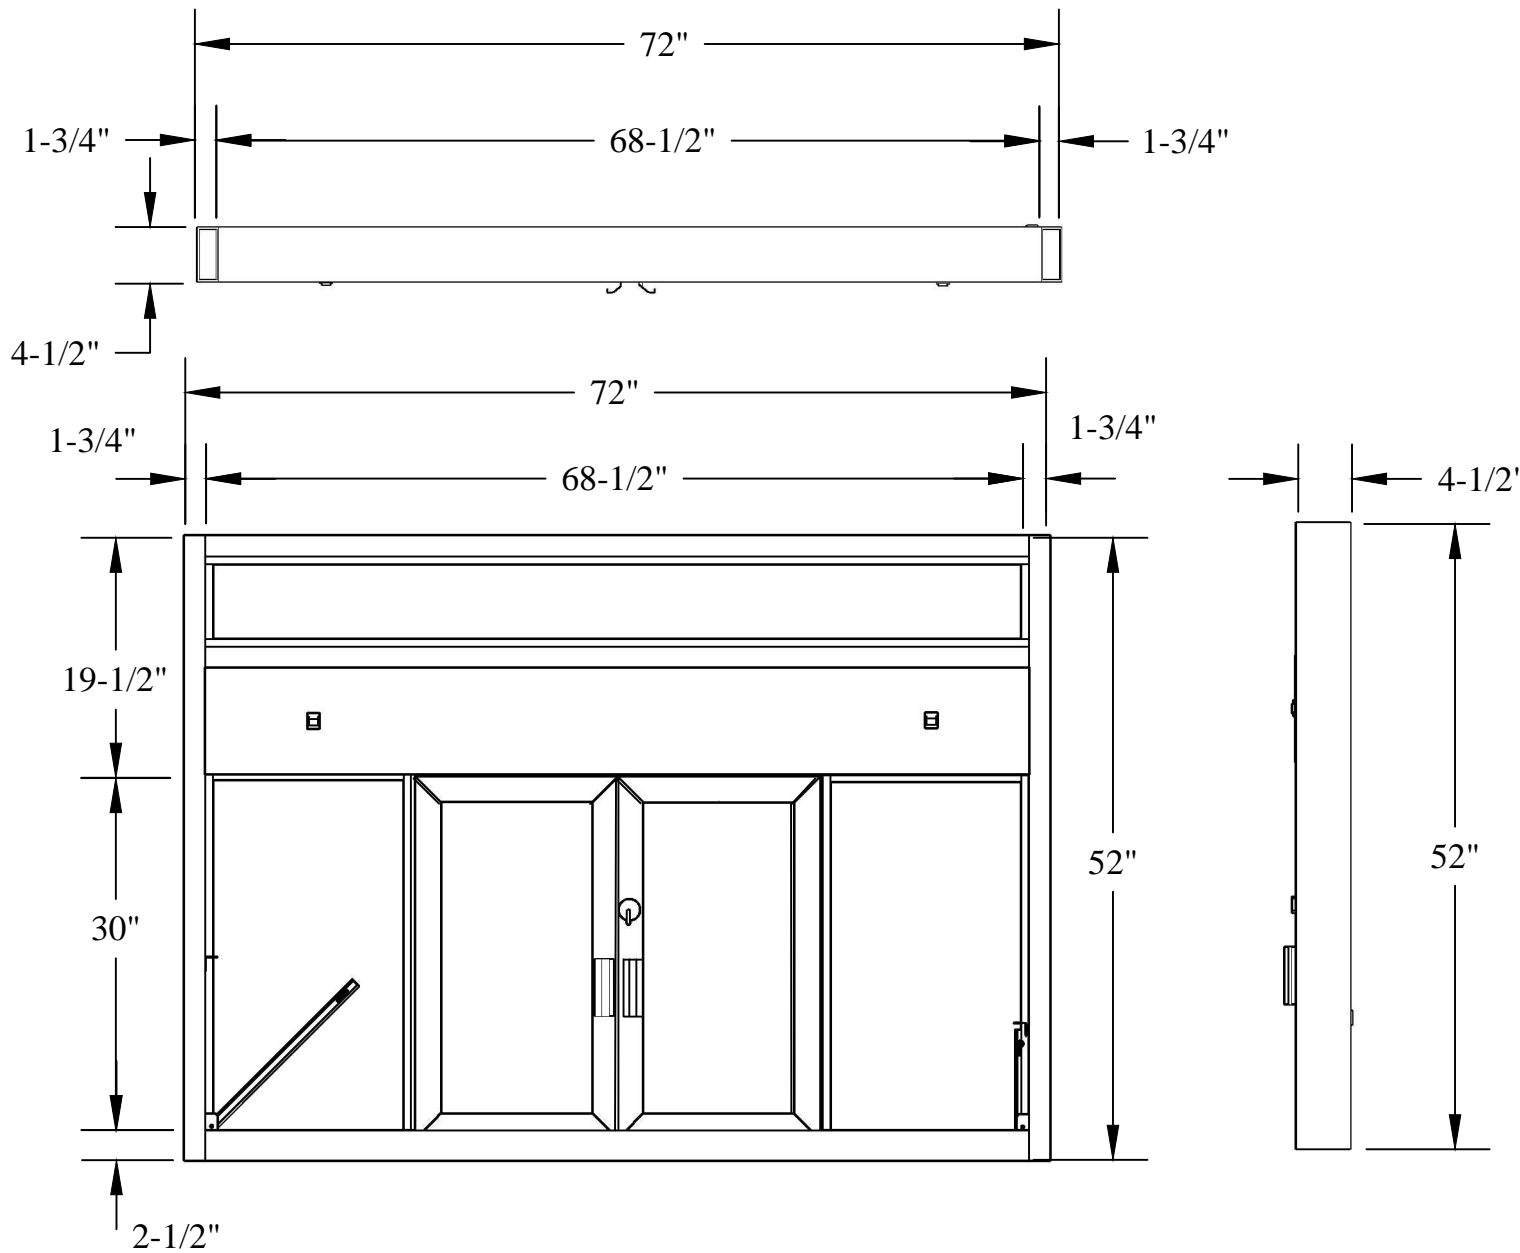

General Notes

Actual Dimension

72"(W) x 52"(H)

Dual Service Opening

29-1/2"(W) x 30"(H)

15"(W) X 30"(H)

Rough Opening

72-3/8"(W) x 52-3/8"(H)

QUIKSERV

11441 BRITTMOORE PARK DR.
HOUSTON, TX., 77041

TITLE:
DUAL OPENING FULLY AUTOMATIC WINDOW

Drawing Name
BP-7252E THREE SIDE VIEW

DATE 3/21/2016	DRAWN BY RBV	SCALE 1:16	SHEET 1 of 4	SIZE A
-------------------	-----------------	---------------	-----------------	------------------