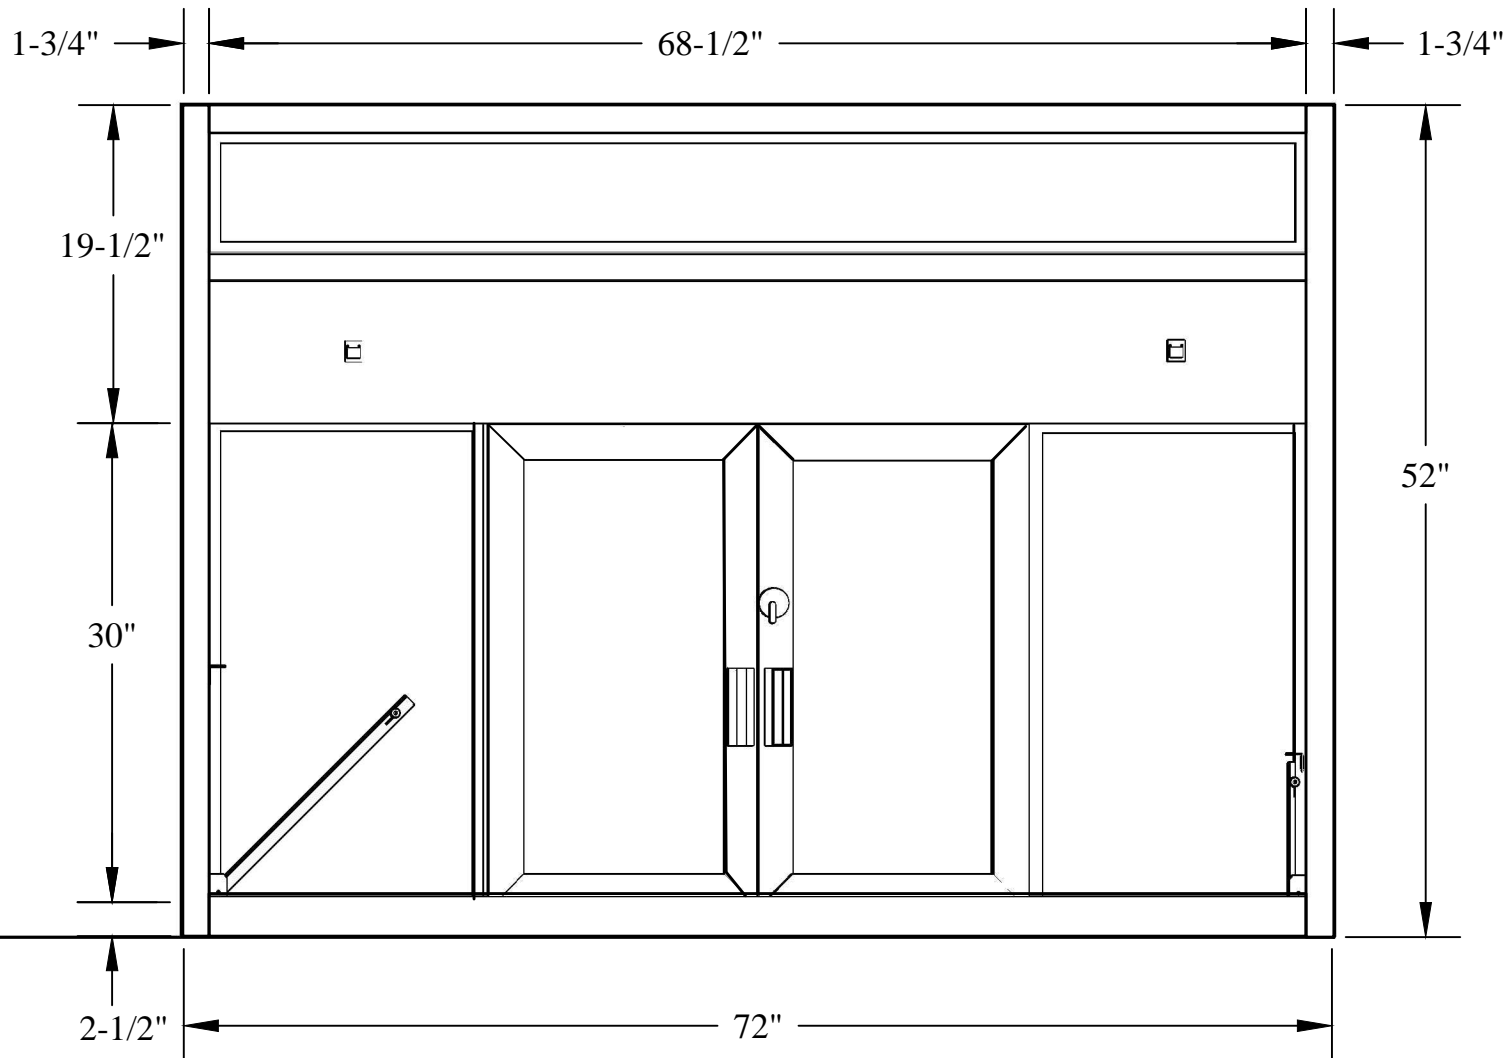

General Notes

Actual Dimension
72"(W) x 52"(H)

Dual Service Opening
29-1/2"(W) x 30"(H)
15"(W) X 30"(H)

Rough Opening
72-3/8"(W) x 52-3/8"(H)

QUIKSERV
11441 BRITTMOORE PARK DR.
HOUSTON, TX., 77041

TITLE:
DUAL OPENING FULLY AUTOMATIC WINDOW

Drawing Name
BP-7252E FRONT VIEW

DATE 3/21/2016	DRAWN BY RBV	SCALE 1:12	SHEET 2 of 4	SIZE A
-------------------	-----------------	---------------	-----------------	------------------

NOTE: THIS DRAWING EMBODIES A CONFIDENTIAL PROPRIETY DESIGN ORIGINATED AND OWNED BY QUIKSERV CORP., AND IS SUBMITTED UNDER A CONFIDENTIAL RELATIONS ALL PATENT, MANUFACTURING, SALE RIGHTS REGARDING THE SAME ARE RESERVED EXCEPT TO THE EXTENT RIGHTS ARE EXPRESSLY GRANTED TO OTHERS. THE RECIPIENT AGREES BY ACCEPTING HIP. THESE DRAWINGS NOT TO SUPPLY OR DISCLOSE ANY INFORMATION REGARDING THEM TO ANY UNAUTHORIZED PERSON.